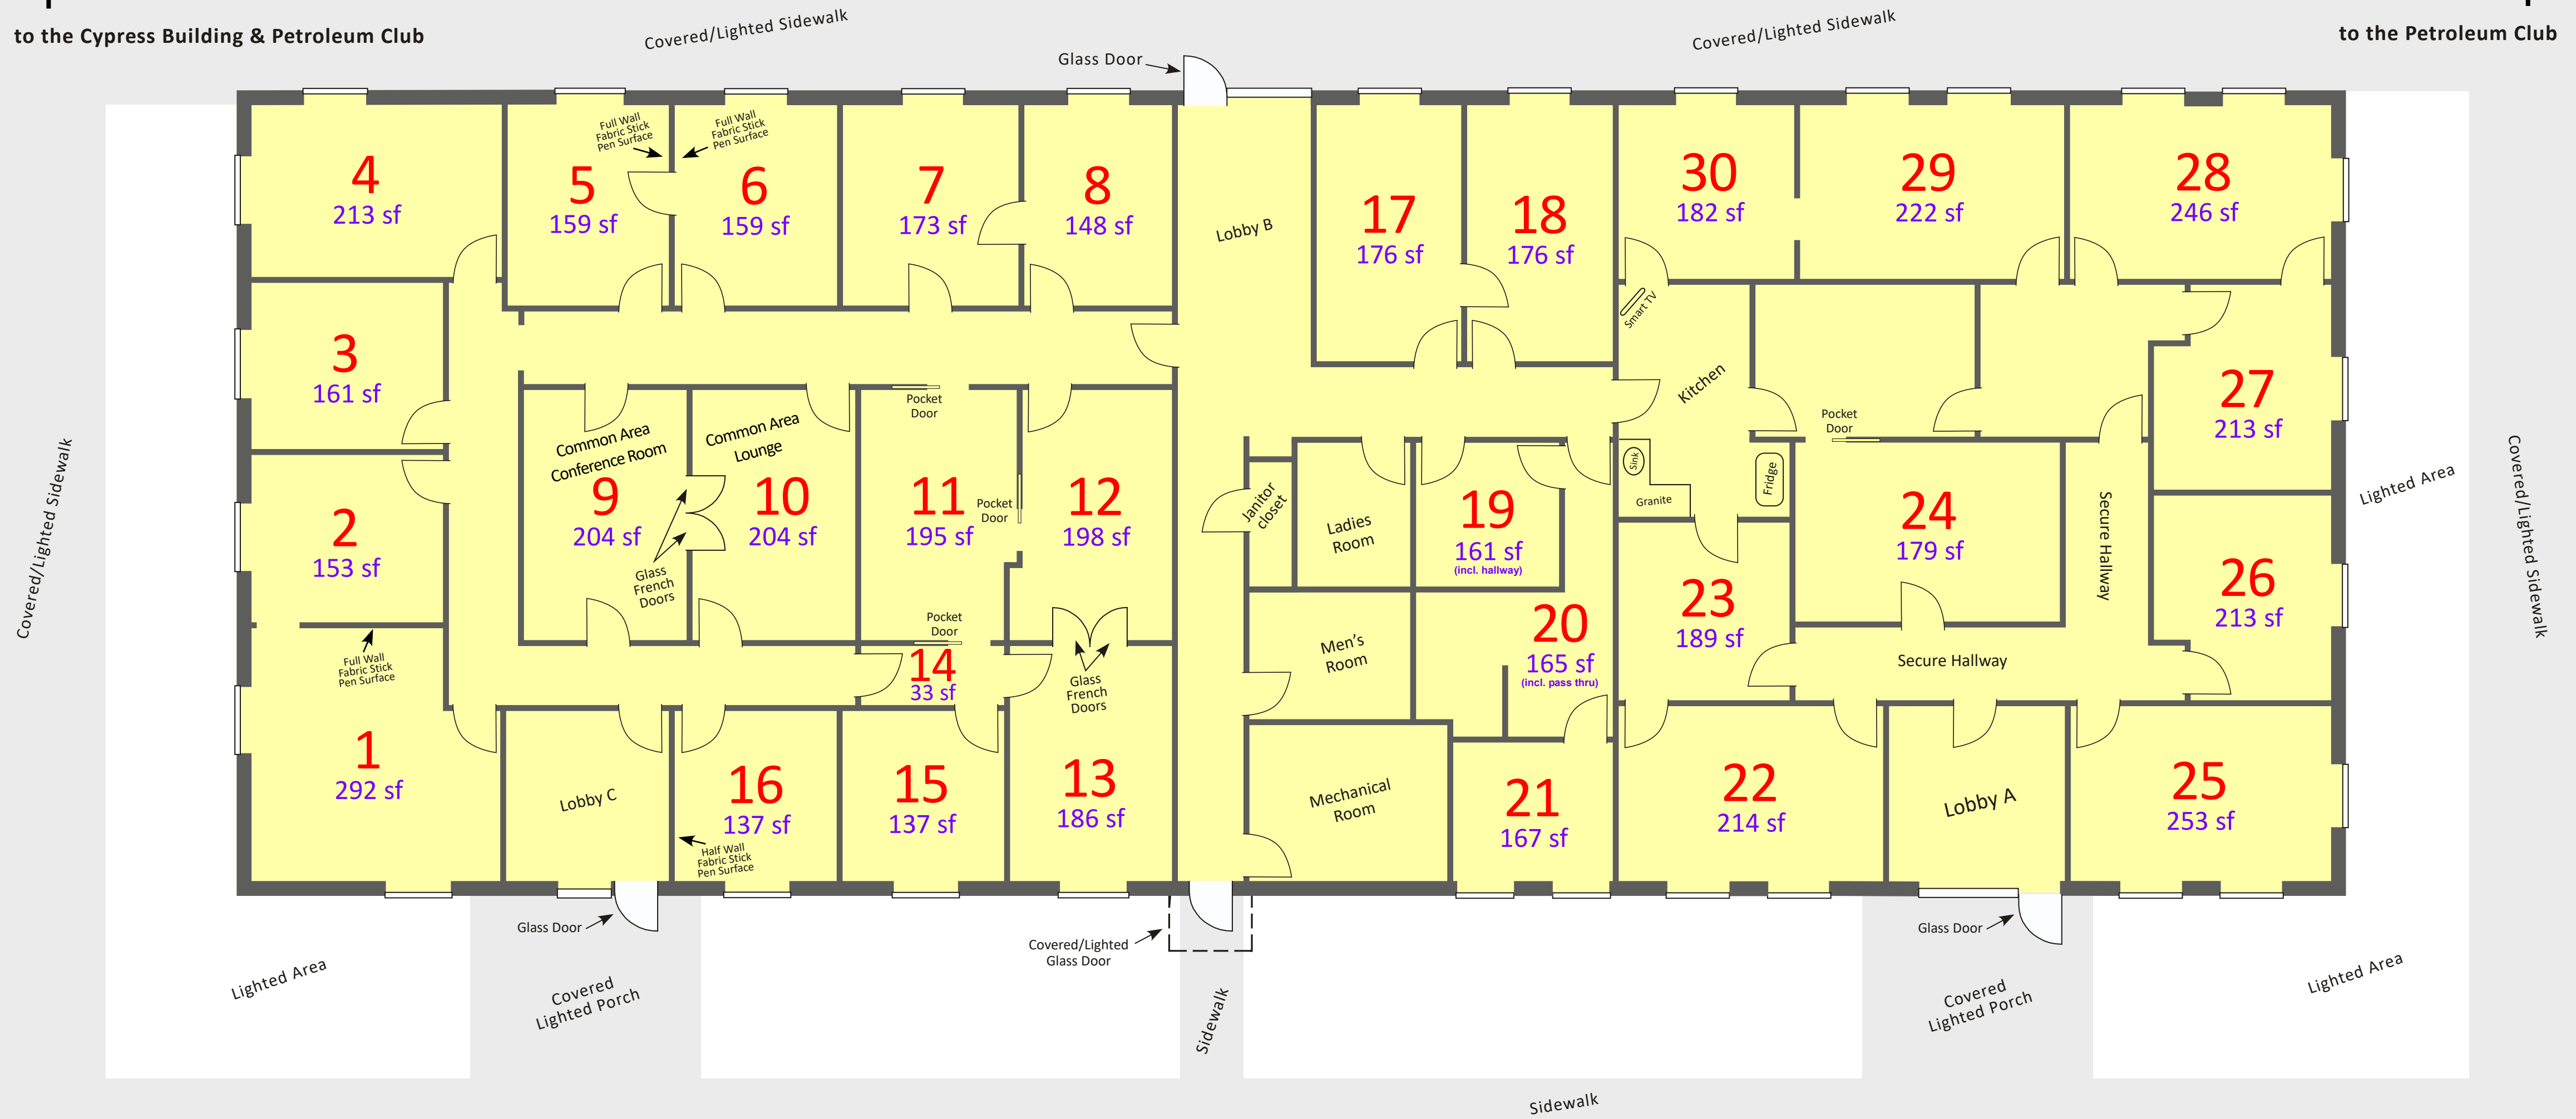

← to ULL Campus

↑
to the Cypress Building & Petroleum Club

↑
to the Petroleum Club

← to Heymann Boulevard

Live Oak Building
 8,528 square feet (in yellow)
 110 & 112 Oil Center Drive
 Lafayette, LA

to Oil Center Drive
 ↓

to Pinhook Road →

BEECHGROVE PROPERTIES
OIL CENTER OFFICES
 IN THE HEART OF LAFAYETTE'S OIL CENTER DISTRICT
 WWW.OILCENTEROFFICES.COM